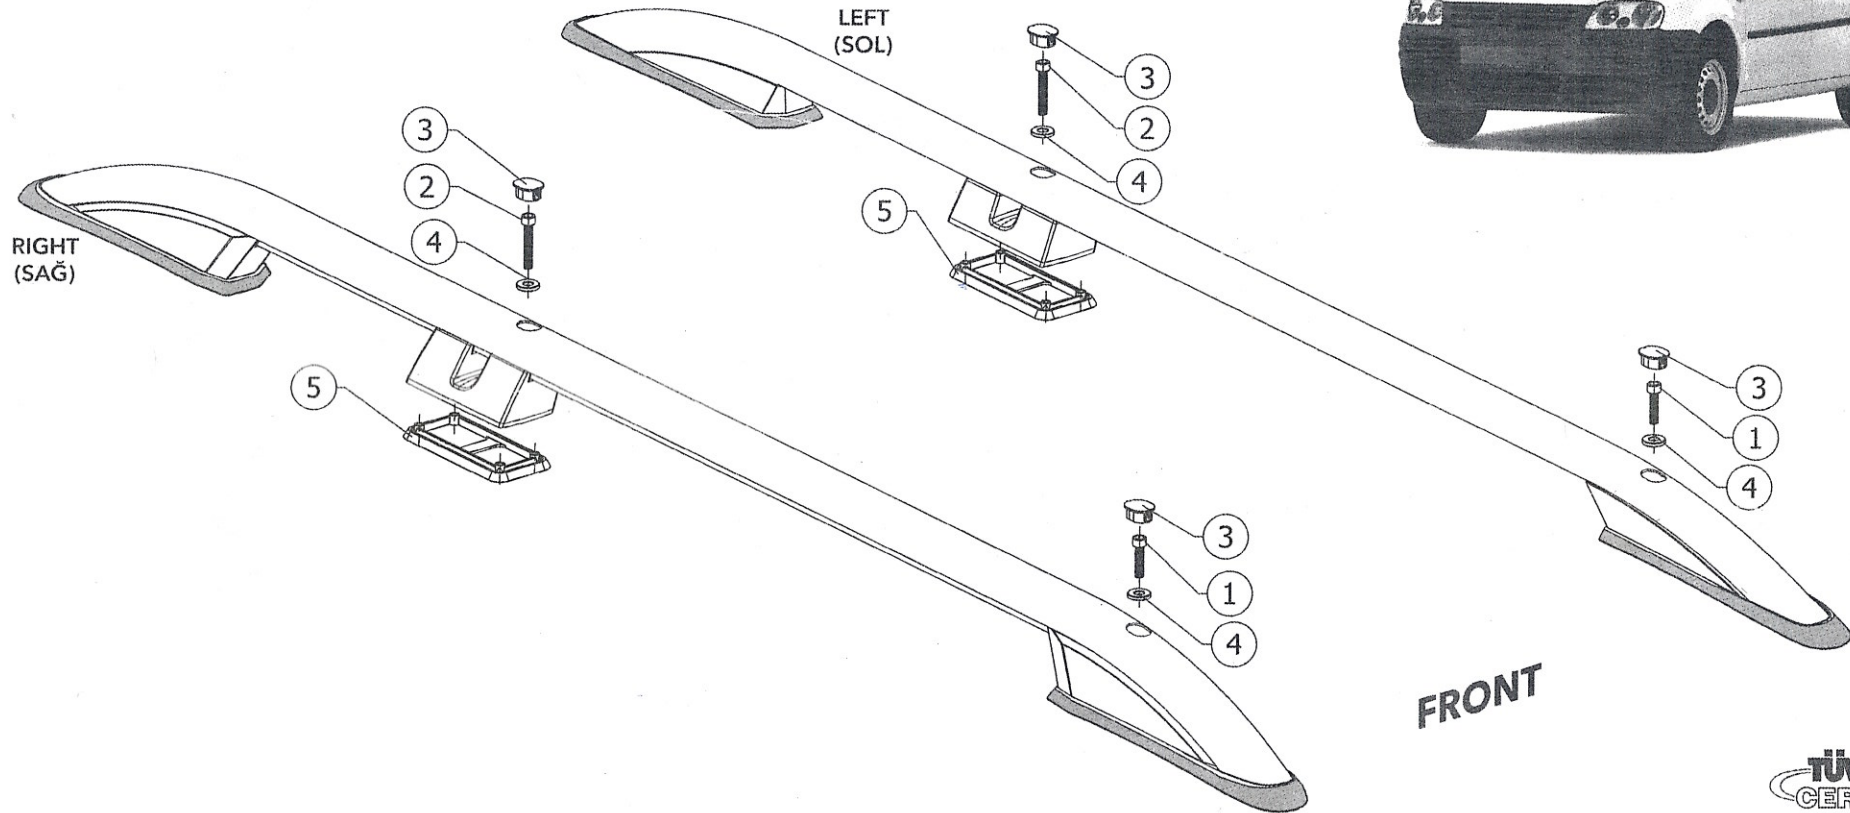

CAN AUTO
STYLE ACCESSORIES

CROWN ROOF RAIL

for VOLKSWAGEN CADDY 2003-2010

SILVER - 1001046

BLACK - 1002046

FIRST TIME INSTALLATION

* REMOVE PARTS FROM INSIDE THE PACKAGE AND CHECK THEM ALL

* CONTACT YOUR DEALER IF ANY PART IS MISSING OR DAMAGED

* REMOVE THE PLASTIC STOPPLE ON THE ROOF

* USE ALLEN-WRENCH FOR MOUNTING

COMPANY

CAN OTOMOTİV İNŞ. İTH. İHR. SAN. ve TİC. LTD. ŞTİ.
Veliköy OSB 4. Cadde No: 20/A Çerkezköy/TEKİRDAĞ
Tel: +90 282 746 1320 / Fax: +90 282 746 1324